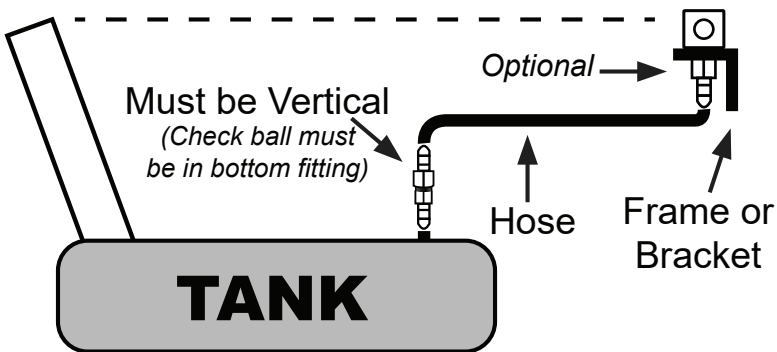

VVR-IL - In Line Roll Over Vent Valve

OR

Hose or Vent Screen must be higher than neck.