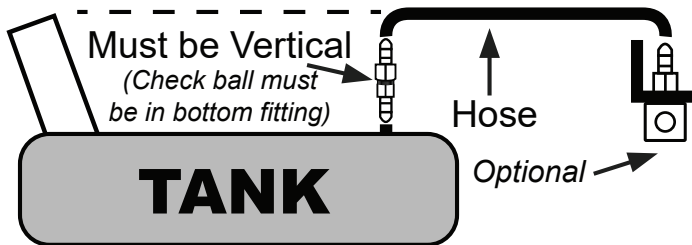

VVR-IL - In Line Roll Over Vent Valve

OR

Hose or Vent Screen must be higher than neck.